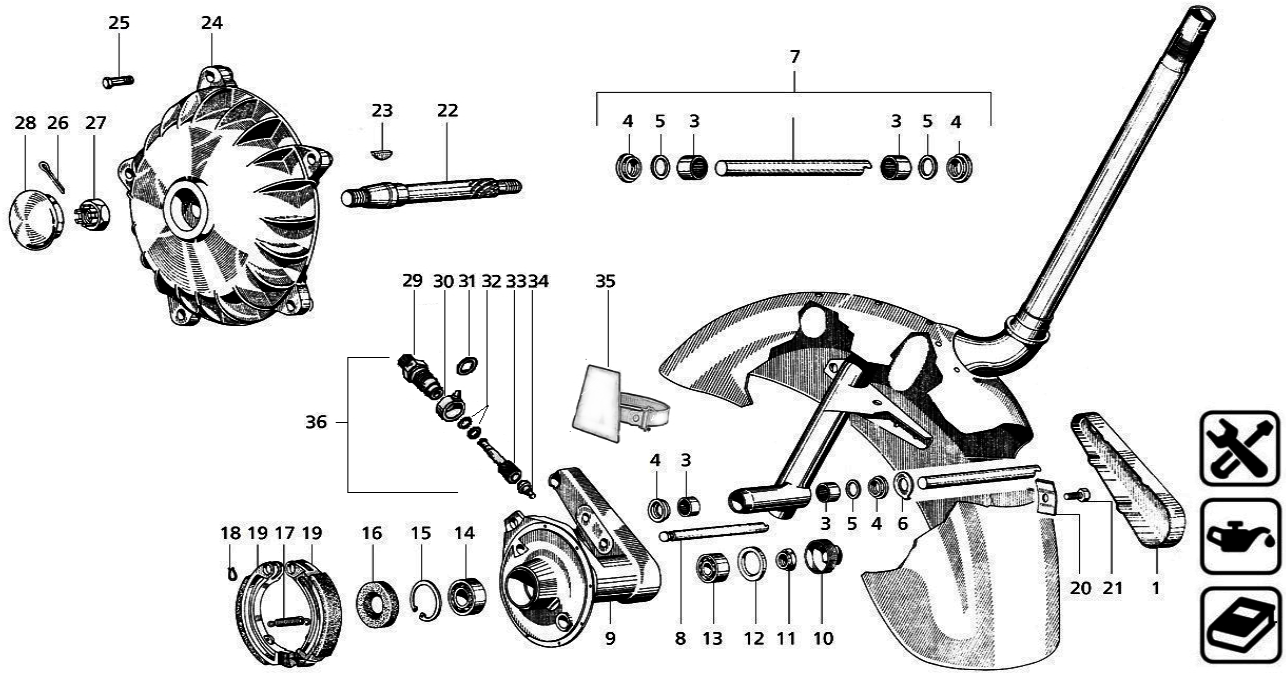

T_20b Lenksäule & Bremstrommel P150S vorne

	Prod.no.	Product name	Gross Price
1	PV0801	Suspension Arm Cover for Vespa 125 VNB6/GT/GTR/Super/TS/150 Sprint/V/Super/Rally V2A polished	14,50 EUR
1	79228200	Suspension Arm Cover SIP VBB Style for Vespa 125 V30-33/VM /VN/ACMA/Hoffmann C/VNA-TS /150 VL/VB1/VD/VGLA/B/VGL1 /GS/VBA-Super/Rally/P150S aluminium CNC, black anodised	59,00 EUR
1	40093900	Suspension Arm Cover for Vespa 125 VNB6/GT/GTR/Super/TS/150 Sprint/V/Super/Rally aluminium polished	27,00 EUR
1	40093500	Suspension Arm Cover FA ITALIA for Vespa 125 VNB6/GT/GTR /Super/TS/150 Sprint/V/Super /Rally chrome	8,30 EUR
1	40092500	Suspension Arm Cover CUPPINI for Vespa 125 VNB6/GT/GTR /Super/TS/150 Sprint/V/Super /Rally chrome, emblem: CUPPINI	9,60 EUR
1	79228000	Suspension Arm Cover SIP VBB Style for Vespa 125 V30-33/VM /VN/ACMA/Hoffmann C/VNA-TS /150 VL/VB1/VD/VGLA/B/VGL1 /GS/VBA-Super/Rally/P150S aluminium CNC, silver anodised	55,00 EUR
1	40093400	Suspension Arm Cover for Vespa 125 VNB6/GT/GTR/Super/TS/150 Sprint/V/Super/Rally aluminium mat	17,90 EUR
1	40093700	Suspension Arm Cover for Vespa 125 VNB6/GT/GTR/Super/TS/150 Sprint/V/Super/Rally aluminium polished, economy quality	13,20 EUR