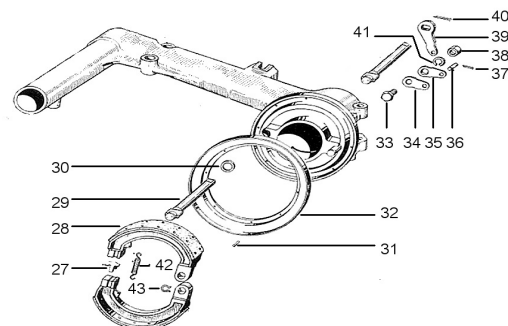

E709 Bremstrommel hinten

Vespa 150 GS(VS1-5)

Vespa 98/125 V1-15/30-33/VM/VN/VU
Vespa 150 VL/VB/GS

Vespa 98/125 V1-15/30-33/VM/VN/VU
Vespa 150 VL/VB/

		Prod.no.	Product name	Gross Price
1		87431100	Nut M8x14 mm, nickel plated, AF 22mm, h 14,0mm, PASCOLI, for 8" Vespa rim, closed, for Vespa 98/125 V1-15/V30-33	3,90 EUR
1		87430000	Nut M8 mm, zinc plated, AF 22mm, for 8" rim, closed, for Vespa 125 VN/VNA/VNB1-2T /150 VL/VB1/VBA/VBB1T -> 71000/GS VS1-4T, h: shaft: 8mm/ collar: 7mm/ total: 15mm	3,20 EUR
2		80005000	Spring Washer M8 mm, Ø 8,1x1.. ..4,8 mm, (th) 2mm, spring steel, zinc coated	0,20 EUR
3		13879000	Spacer brake drum, rear, for Vespa 125 Super/150 GS/Super /160 GS/180 SS/P150S 1° front for Vespa 50 N (D) /Special/SR (D)/SS/90/R/SS /125/PV/ET3/125 TS 1°/VGLA/B /150 GL/GS VS5T/Sprint/V 1° /160 GS/180 SS/Rally h 2,0 mm, Ø 25,0mm, Øi 14,0 mm	1,70 EUR
3		15930000	Spacer brake drum, rear, for Vespa 50 1°/R 2°/S 1°/Special V5A2/3T/90 1°/ 125 VM/VN/VNA /VNB/GT/GTR/TS/150 VL/VB1 /VBA/VBB/VD/VGLA/B/1/GL /Sprint/V/Rally/P80-150X /PX80-150 E 1°/P150S 1° /P200E 1° h 4,0 mm, Ø 27,0mm, Øi 14 mm	1,40 EUR
5		32654000	Cone brake drum, rear outside, for Vespa 150 GS/160 GS/180 SS brake drum front for Vespa 160 GS/180 SS	11,20 EUR