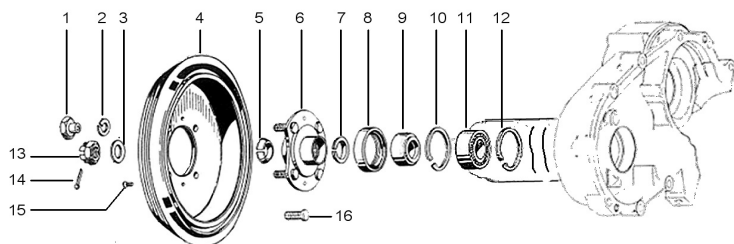

E709 Bremstrommel hinten

Vespa 150 GS(VS1-5)

Vespa 98/125 V1-15/30-33/VM/VN/VU
Vespa 150 VL/VB/GS

Vespa 98/125 V1-15/30-33/VM/VN/VU
Vespa 150 VL/VB/

		Prod.no.	Product name	Gross Price
1		87431100	Nut M8x14 mm, nickel plated, AF 22mm, h 14,0mm, PASCOLI, for 8" Vespa rim, closed, for Vespa 98/125 V1-15/V30-33	3,90 EUR
1		87430000	Nut M8 mm, zinc plated, AF 22mm, for 8" rim, closed, for Vespa 125 VN/VNA/VNB1-2T /150 VL/VB1/VBA/VBB1T -> 71000/GS VS1-4T, h: shaft: 8mm/ collar: 7mm/ total: 15mm	3,20 EUR
2		80005000	Spring Washer M8 mm, Ø 8,1x1.. ..4,8 mm, (th) 2mm, spring steel, zinc coated	0,20 EUR
3		13879000	Spacer brake drum, rear, for Vespa 125 Super/150 GS/Super /160 GS/180 SS/P150S 1° front for Vespa 50 N (D) /Special/SR (D)/SS/90/R/SS /125/PV/ET3/125 TS 1°/VGLA/B /150 GL/GS VS5T/Sprint/V 1° /160 GS/180 SS/Rally h 2,0 mm, Ø 25,0mm, Øi 14,0 mm	1,70 EUR
3		15930000	Spacer brake drum, rear, for Vespa 50 1°/R 2°/S 1°/Special V5A2/3T/90 1°/ 125 VM/VN/VNA /VNB/GT/GTR/TS/150 VL/VB1 /VBA/VBB/VD/VGLA/B/1/GL /Sprint/V/Rally/P80-150X /PX80-150 E 1°/P150S 1° /P200E 1° h 4,0 mm, Ø 27,0mm, Øi 14 mm	1,40 EUR
5		32654000	Cone brake drum, rear outside, for Vespa 150 GS/160 GS/180 SS brake drum front for Vespa 160 GS/180 SS	11,20 EUR