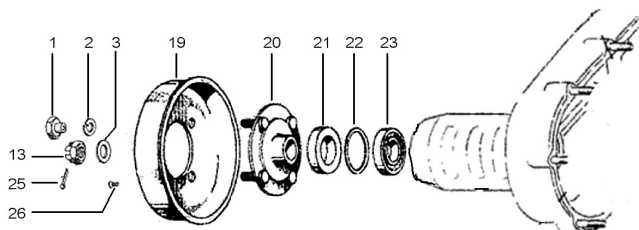

E709 Bremstrommel hinten

Vespa 150 GS(VS1-5)

Vespa 98/125 V1-15/30-33/VM/VN/VU
Vespa 150 VL/VB/GS

Vespa 98/125 V1-15/30-33/VM/VN/VU
Vespa 150 VL/VB/

		Prod.no.	Product name	Gross Price
1		87431100	Nut M8x14 mm, nickel plated, AF 22mm, h 14,0mm, PASCOLI, for 8" Vespa rim, closed, for Vespa 98/125 V1-15/V30-33	3,90 EUR
1		87430000	Nut M8 mm, zinc plated, AF 22mm, for 8" rim, closed, for Vespa 125 VN/VNA/VNB1-2T /150 VL/VB1/VBA/VBB1T -> 71000/GS VS1-4T, h: shaft: 8mm/ collar: 7mm/ total: 15mm	3,20 EUR
2		80005000	Spring Washer M8 mm, Ø 8,1x1.. ..4,8 mm, (th) 2mm, spring steel, zinc coated	0,20 EUR
3		13879000	Spacer brake drum, rear, for Vespa 125 Super/150 GS/Super /160 GS/180 SS/P150S 1° front for Vespa 50 N (D) /Special/SR (D)/SS/90/R/SS /125/PV/ET3/125 TS 1°/VGLA/B /150 GL/GS VS5T/Sprint/V 1° /160 GS/180 SS/Rally h 2,0 mm, Ø 25,0mm, Øi 14,0 mm	1,70 EUR
3		15930000	Spacer brake drum, rear, for Vespa 50 1°/R 2°/S 1°/Special V5A2/3T/90 1°/ 125 VM/VN/VNA /VNB/GT/GTR/TS/150 VL/VB1 /VBA/VBB/VD/VGLA/B/1/GL /Sprint/V/Rally/P80-150X /PX80-150 E 1°/P150S 1° /P200E 1° h 4,0 mm, Ø 27,0mm, Øi 14 mm	1,40 EUR
5		32654000	Cone brake drum, rear outside, for Vespa 150 GS/160 GS/180 SS brake drum front for Vespa 160 GS/180 SS	11,20 EUR