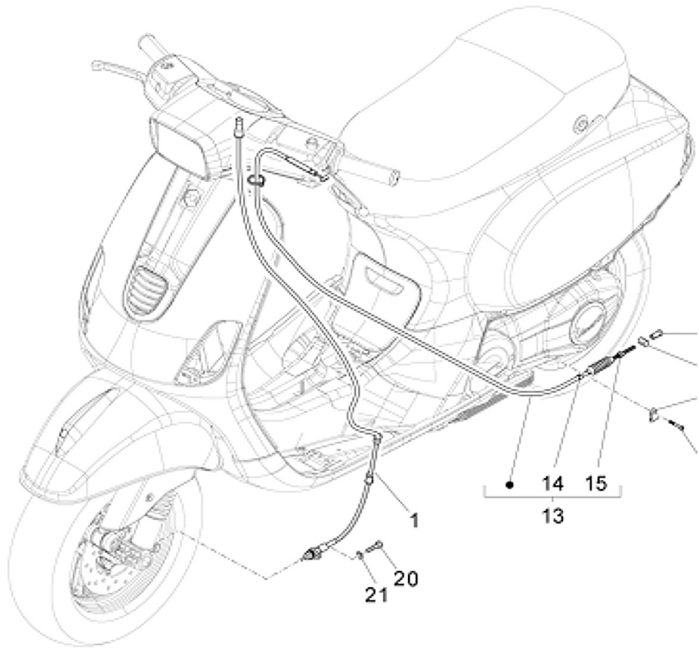

EZ44 Bowdenzüge LX/LXV/S - Bowdenzüge

		Prod.no.	Product name	Gross Price
1		PI649623	Speedometer Cable PIAGGIO for Vespa S 50-150ccm	19,50 EUR
1		R163631760	Speedometer Cable SIP for Vespa LX 50-150ccm (`05-`13)	12,90 EUR
1		PI650838	Speedometer Cable for Vespa LXV 50-150ccm	14,90 EUR
1		PI56307R	Speedometer Cable VICMA for Vespa LX 50-150ccm (`03-`05)	9,50 EUR
1		PI651138	Speedometer Cable PIAGGIO for Vespa LT 125-150ccm	5,70 EUR
2		PI270310	Adjusting Nut M6x22,5 mm, AF 10mm, steel, zinc plated, PIAGGIO brake drum, rear, for GILERA/PIAGGIO 50-200cc, 2 /4-stroke, AC/LC	4,30 EUR
3		17964000	Cable Hose brake front, SIP for Vespa PK/S/XL/FL/HP/N/XL2 /PX/T5 brake cable rear for Vespa ET2/ET4/LX/LXV/S/Primavera /Sprint 50-150ccm/T5 h 17,5 mm, Ø 12 mm, Grade A - perfect repair	3,90 EUR
4		PI709674	Screw M6x20 mm, inner hexagonal, AF 5mm, steel, zinc plated, 8.8, luggage carrier, for Vespa ET4	0,60 EUR
5		PI017097	Holder PIAGGIO brake cable (rear), for Vespa LX/S /Primavera/Sprint 3V i.e. 125-150ccm	5,00 EUR