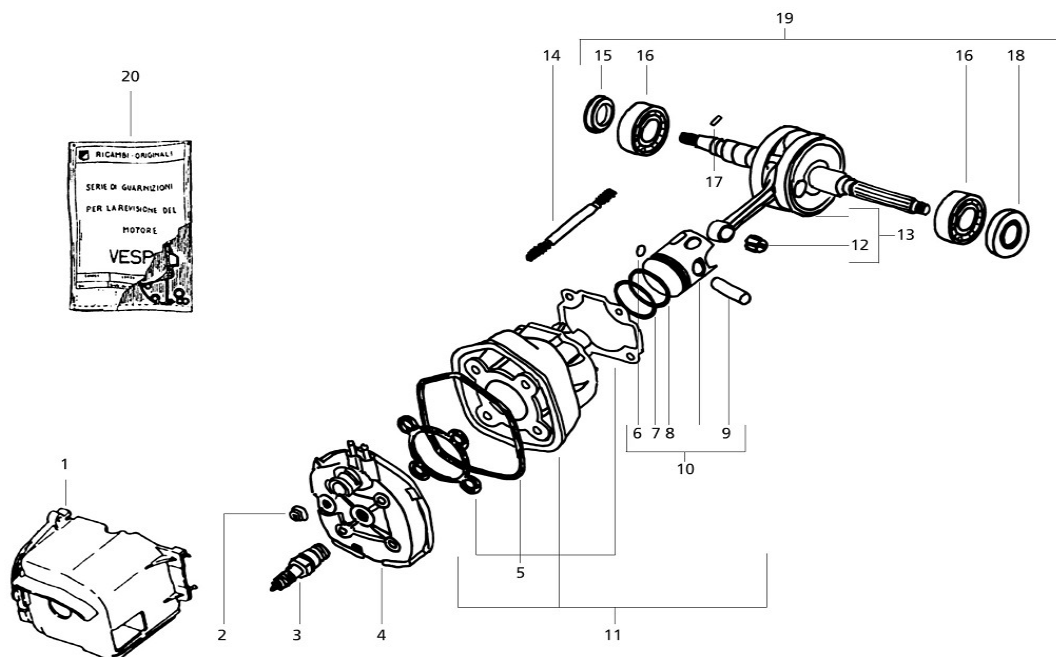

E507 Motor PIAGGIO- Zylinder & Kurbelwelle

	Prod.no.	Product name	Gross Price
1	PI845692	Cylinder Cowling for GILERA /PIAGGIO neues Modell Typ C/D	16,50 EUR
1	C8170	Cylinder Cowling for GILERA /PIAGGIO AC old model type A/B	13,90 EUR
2	R121850430	Nut M6x1 mm, cylinder head, for GILERA/PIAGGIO, with edge	1,00 EUR
3	NGKBR7HS	Spark Plug NGK BR7HS, copper M14x1,25, wrench width 20,8mm, interference suppressed/short thread	4,50 EUR
3	88040000	Spark Plug DENSO W24FS-U, copper M14x1,25, wrench width 20,8mm, short thread similar to BOSCH W3AC/W4AC/ NGK B8HS	3,90 EUR
3	88050000	Spark Plug DENSO W24ES-U, copper M14x1,25, wrench width 20,8mm, long thread similar to BOSCH W3CC/W4CC/ NGK B8ES	3,50 EUR
4	R100070020	Cylinder Head for GILERA /PIAGGIO LC square	22,90 EUR
4	PI8461974	Cylinder Head PIAGGIO for PIAGGIO for Vespa ET4/LX/S 50cc, 4-stroke, AC, 2-valve 4T AC incl. valve, Grade A - perfect repair	229,00 EUR
4	R100070081	Cylinder Head 50 cc neue Modelle for GILERA/PIAGGIO LC pentagonal	19,90 EUR